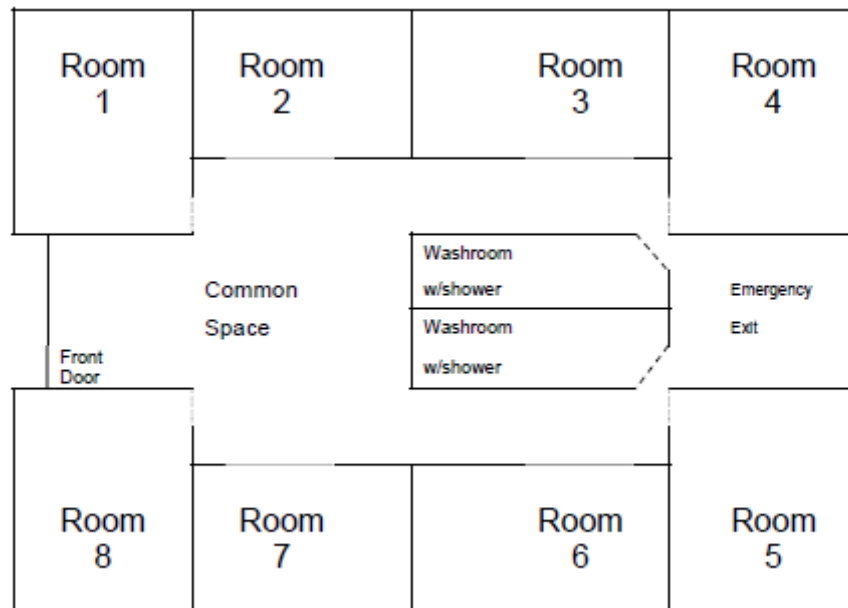

YMCA Camp Elphinstone  
Lodge Accommodation Planner  
2010

Layout of all H.R. MacMillan Lodges including total beds and number of beds per room.

5	4	4	5
ALL LODGE LAYOUT			
36 Beds Total			
5	4	4	5

# YMCA Camp Elphinstone Lodge Planner

Room 1	Room 2
1	1
2	2
3	3
4	4
5	

Room 3	Room 4
1	1
2	2
3	3
4	4
	5

Room 5	Room 6
1	1
2	2
3	3
4	4
5	

Room 7	Room 8
1	1
2	2
3	3
4	4
	5